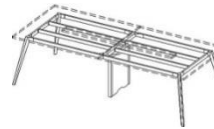

RECTANGULAR CONFERENCE TABLE – TYPE A

AB-MT-28120A 2800W x 1200D x 750H	AB-MT-28140A 2800W x 1400D x 750H
AB-MT-30120A 3000W x 1200D x 750H	AB-MT-30140A 3000W x 1400D x 750H
AB-MT-32120A 3200W x 1200D x 750H	AB-MT-32140A 3200W x 1400D x 750H
AB-MT-36120A 3600W x 1200D x 750H	AB-MT-36140A 3600W x 1400D x 750H