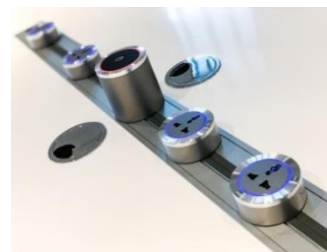

Recess Power Track

- RHC2-6 800W x 80D
- RHC2-8 800W x 80D
- RHC2-10 1000W x 80D
- RHC2-12 1200W x 80D

Sockets

- CJE3
- RJ45C