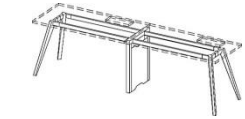

SINGLE FACE MAIN UNIT – 2 CLUSTERS – TYPE A

AB-SMU28070A 2800W x 700D x 750H	AB-SMU28075A 2800W x 750D x 750H
AB-SMU30070A 3000W x 700D x 750H	AB-SMU30075A 3000W x 750D x 750H
AB-SMU32070A 3200W x 700D x 750H	AB-SMU32075A 3200W x 750D x 750H
AB-SMU36070A 3600W x 700D x 750H	AB-SMU36075A 3600W x 750D x 750H