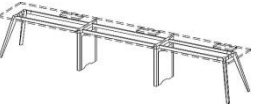

SINGLE FACE MAIN UNIT – 3 CLUSTERS – TYPE A

AB-SMU42070A 4200W x 700D x 750H	AB-SMU42075A 4200W x 750D x 750H
AB-SMU45070A 4500W x 700D x 750H	AB-SMU45075A 4500W x 750D x 750H
AB-SMU48070A 4800W x 700D x 750H	AB-SMU48075A 4800W x 750D x 750H
AB-SMU54070A 5400W x 700D x 750H	AB-SMU54075A 5400W x 750D x 750H