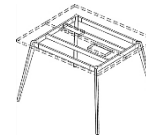

DOUBLE FACE MAIN UNIT – TYPE B

AB-DMU14140B 1400W x 1400D x 750H	AB-DMU14150B 1400W x 1500D x 750H
AB-DMU15140B 1500W x 1400D x 750H	AB-DMU15150B 1500W x 1500D x 750H
AB-DMU16140B 1600W x 1400D x 750H	AB-DMU16150B 1600W x 1500D x 750H
AB-DMU18140B 1800W x 1400D x 750H	AB-DMU18150B 1800W x 1500D x 750H