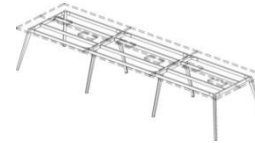

DOUBLE FACE MAIN UNIT – 3 CLUSTERS – TYPE B

AB-DMU42140B 4200W x 1400D x 750H	AB-DMU42150B 4200W x 1500D x 750H
AB-DMU45140B 4500W x 1400D x 750H	AB-DMU45150B 4500W x 1500D x 750H
AB-DMU48140B 4800W x 1400D x 750H	AB-DMU48150B 4800W x 1500D x 750H
AB-DMU54140B 5400W x 1400D x 750H	AB-DMU54150B 5400W x 1500D x 750H